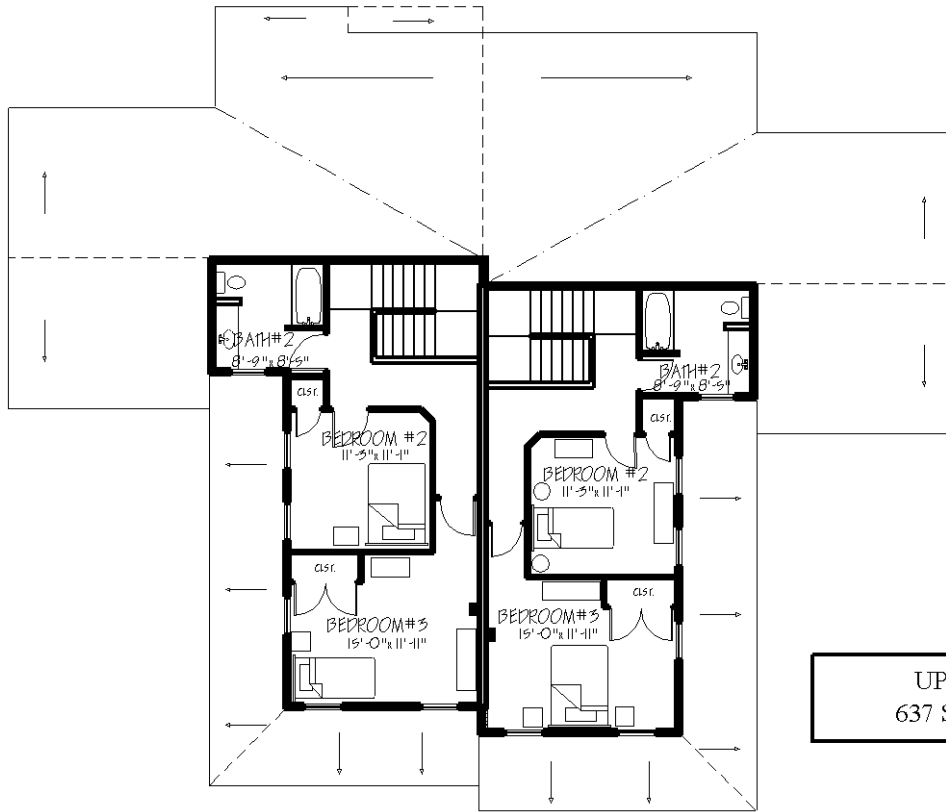

# CHESTNUT

UPPER FLOOR  
637 SQUARE FEET

MAIN FLOOR  
1,188 SQUARE FEET

## CHESTNUT 1,825 SQUARE FOOTAGE

Phone: 802-861-7600

Burlington, Vermont

**Disclaimer:** The floor plan shown is representative and not drawn to scale. Square footage calculations are approximate and do not include garages and porches. These plans are subject to revision without notice.