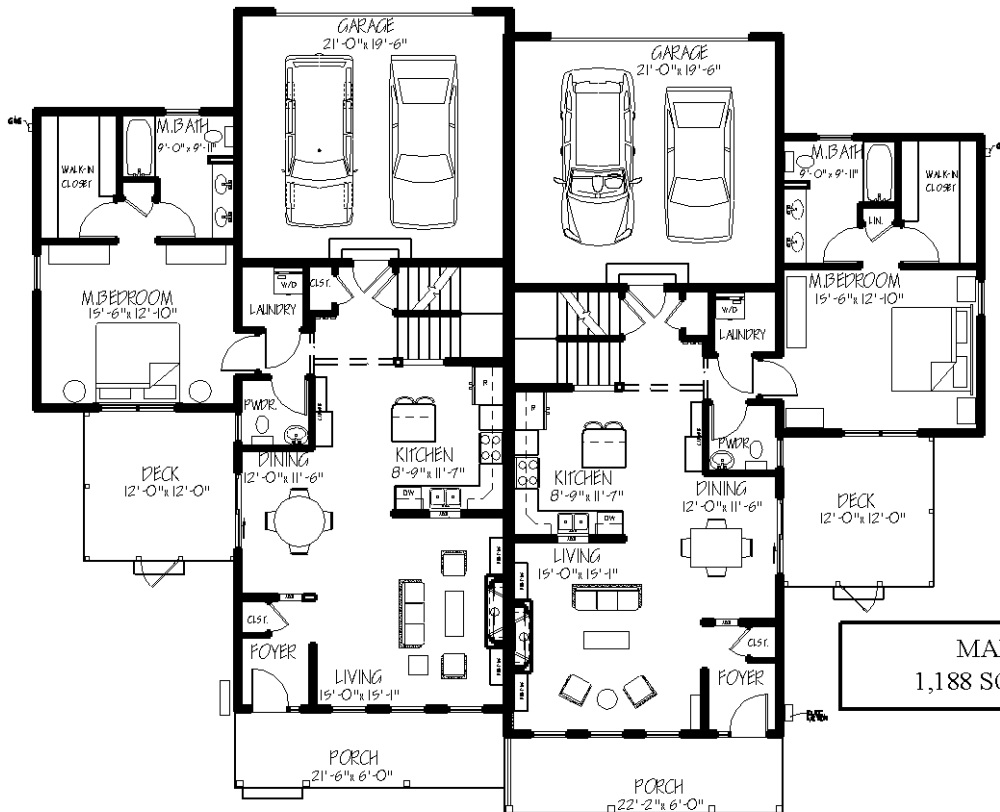

# CHESTNUT

UPPER FLOOR  
637 SQUARE FEET

MAIN FLOOR  
1,188 SQUARE FEET

## CHESTNUT 1,825 SQUARE FOOTAGE

Phone: 802-861-7600

Burlington, Vermont

**Disclaimer:** The floor plan shown is representative and not drawn to scale. Square footage calculations are approximate and do not include garages and porches. These plans are subject to revision without notice.